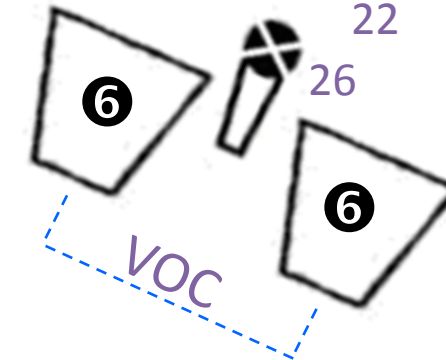

Trankilesna

BARITONE SAX

TENOR SAX

ALTO SAX (OPT.)

VOC LEAD

TROMBONE

TRUMPET 1

TRUMPET 2 (OPT.)

 220V-16A circuit A

 220V-16A circuit B
B

DI D.I.

(OPT.) = optional (simplified config)

Trankilesna

REDUCED CONFIG

●● 220V-16A circuit A
 ●● 220V-16A circuit B
 ●● XLR
 DI D.I.
 (OPT.) = optional (simplified config)