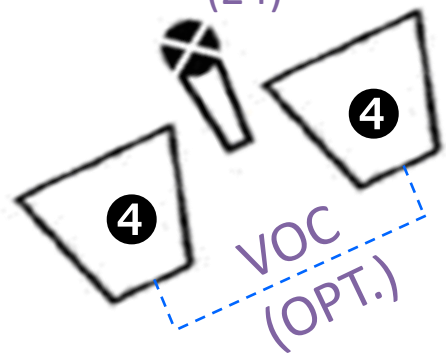

Trankilesna

BARITONE SAX

TENOR SAX

ALTO SAX (OPT.)

VOC LEAD

TROMBONE

TRUMPET 1

TRUMPET 2 (OPT.)

 220V-16A circuit A

 220V-16A circuit B
B

DI D.I.

(OPT.) = optional (simplified config)

Trankilesna

REDUCED CONFIG

●● 220V-16A circuit A
 ●● 220V-16A circuit B
 ●● XLR
 DI D.I.
 (OPT.) = optional (simplified config)