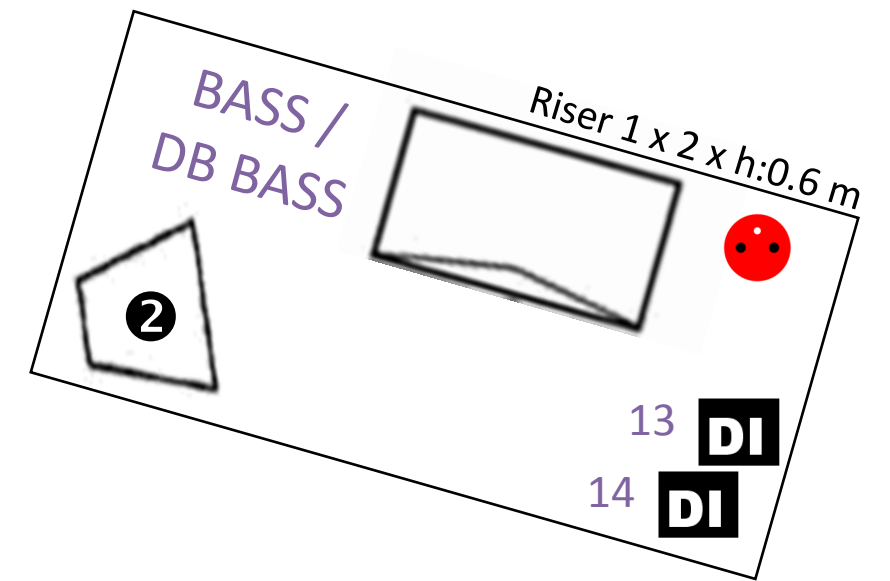

Trankilesna

BARITONE SAX

TENOR SAX

ALTO SAX (OPT.)

VOC LEAD

TROMBONE

TRUMPET 1

TRUMPET 2 (OPT.)

 220V-16A circuit A

 220V-16A circuit B
B

DI D.I.

(OPT.) = optional (simplified config)

Trankilesna

REDUCED CONFIG

●● 220V-16A circuit A
 ●● 220V-16A circuit B
 ●● XLR
 DI D.I.
 (OPT.) = optional (simplified config)