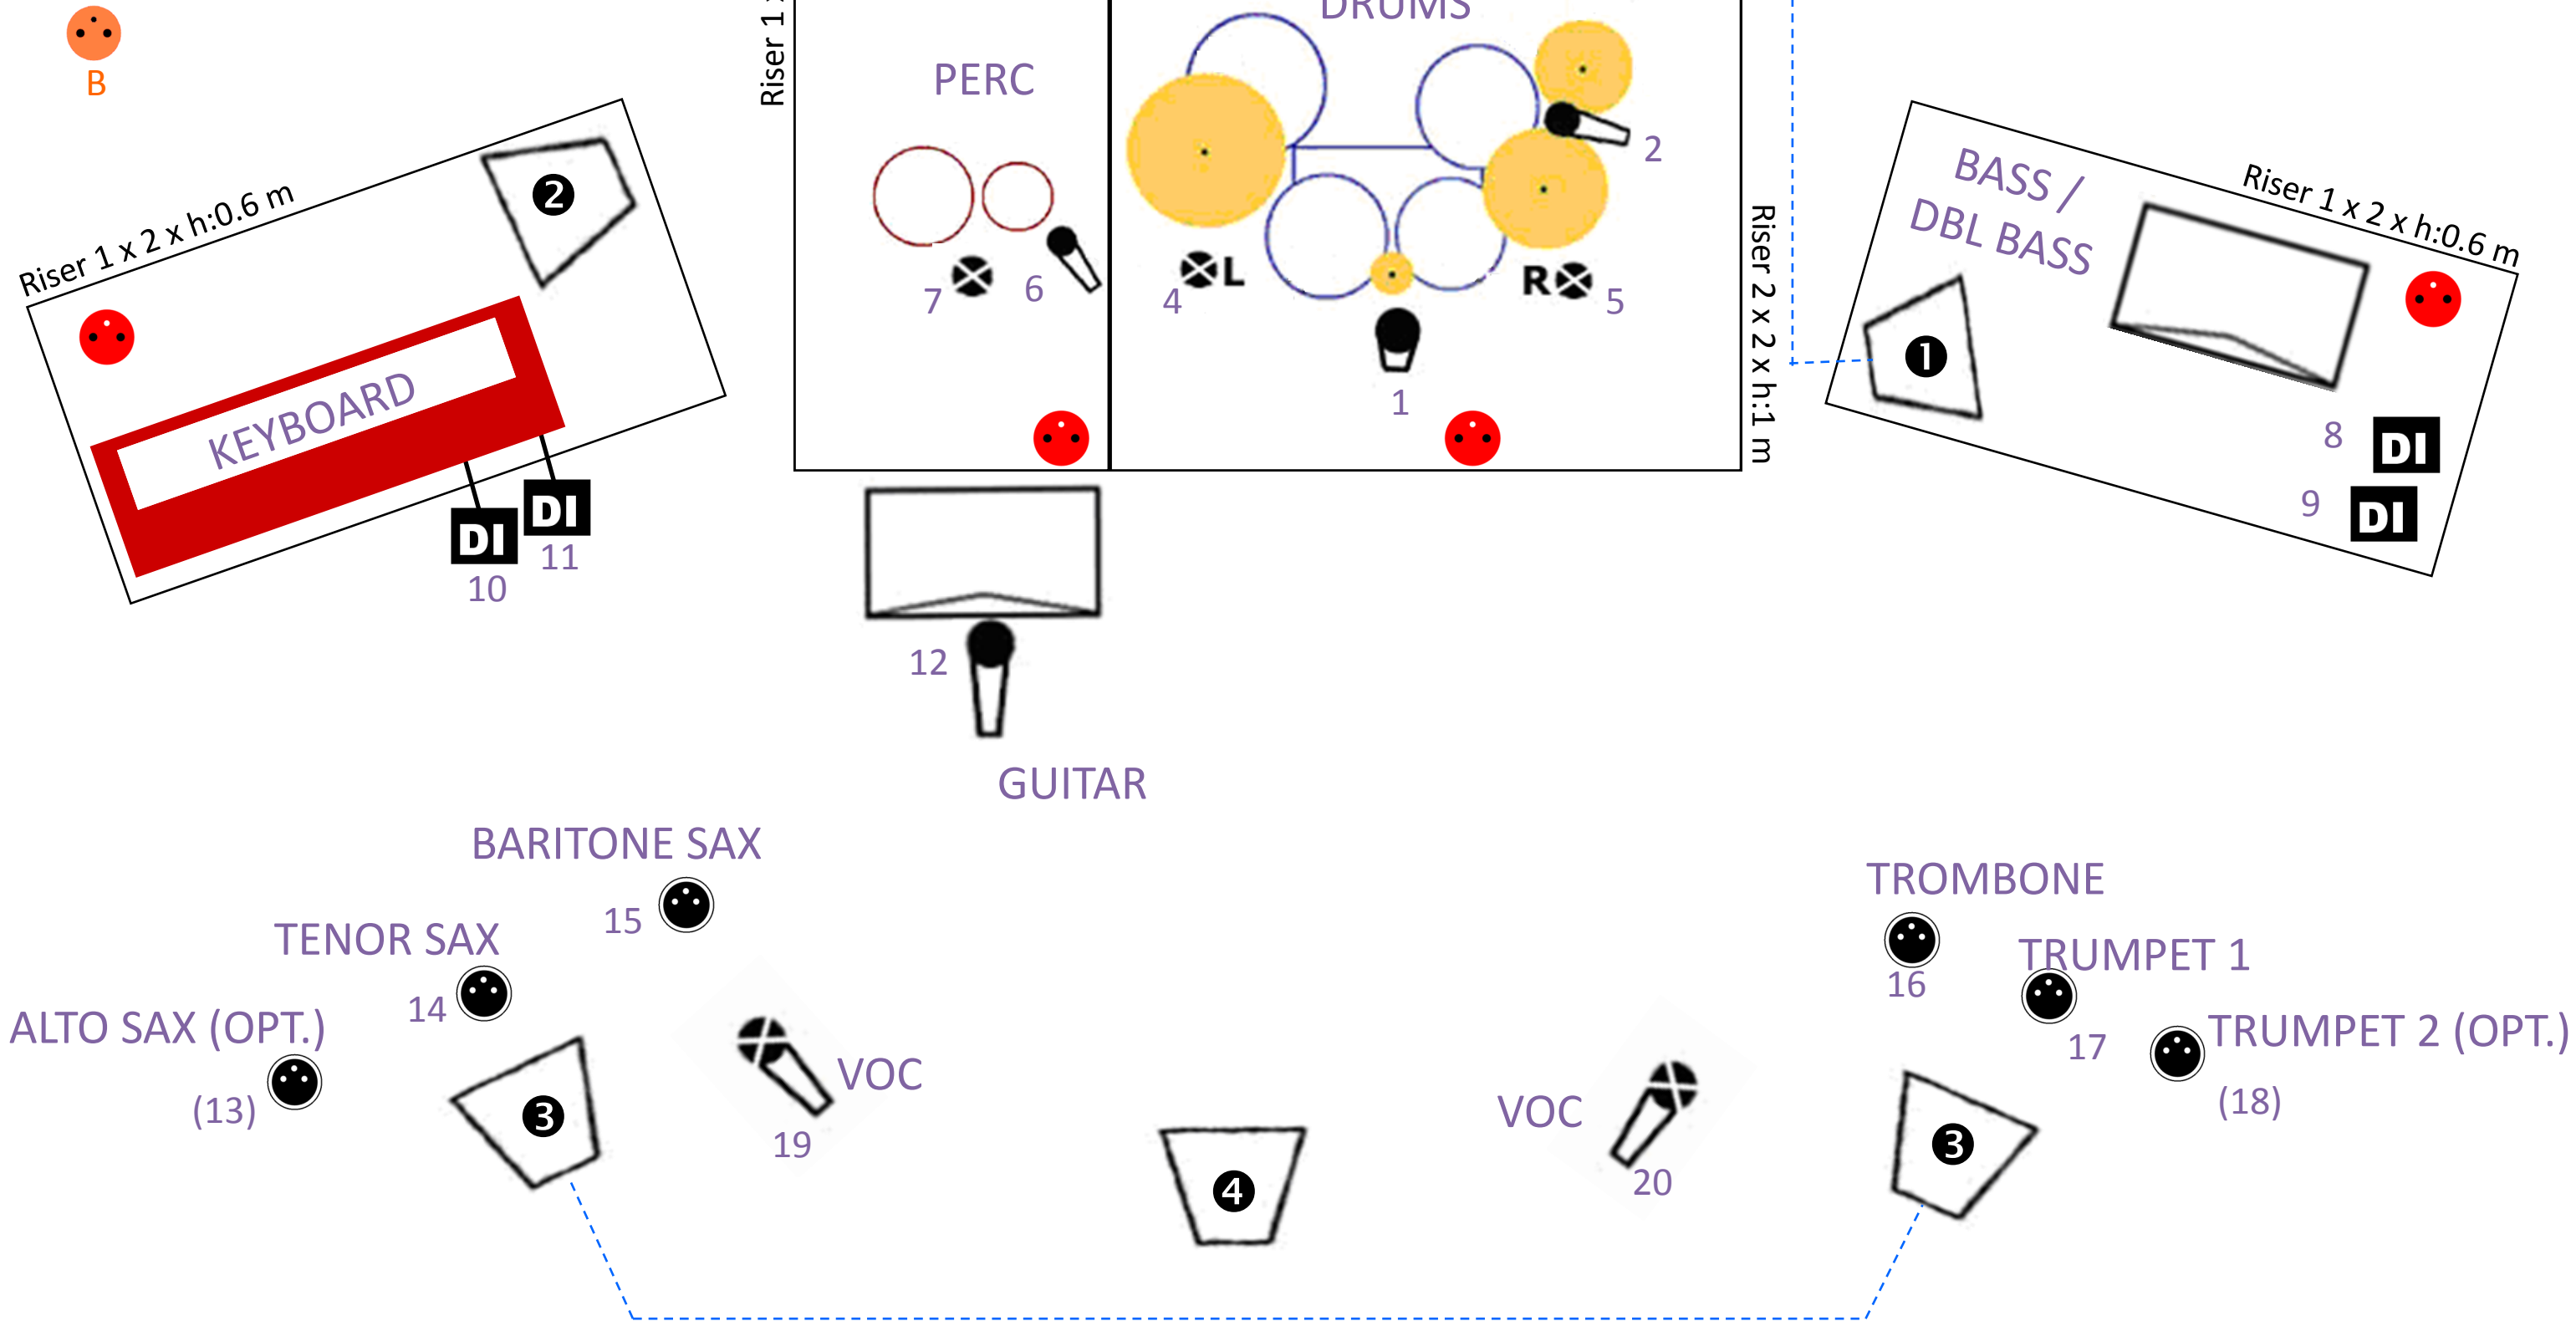

Trankilesna

BARITONE SAX

TENOR SAX

ALTO SAX (OPT.)

VOC LEAD

TROMBONE

TRUMPET 1

TRUMPET 2 (OPT.)

 220V-16A circuit A

 220V-16A circuit B
B

DI D.I.

(OPT.) = optional (simplified config)

Trankilesna

REDUCED CONFIG

●● 220V-16A circuit A
 ●● 220V-16A circuit B
 ●● XLR
 DI D.I.
 (OPT.) = optional (simplified config)