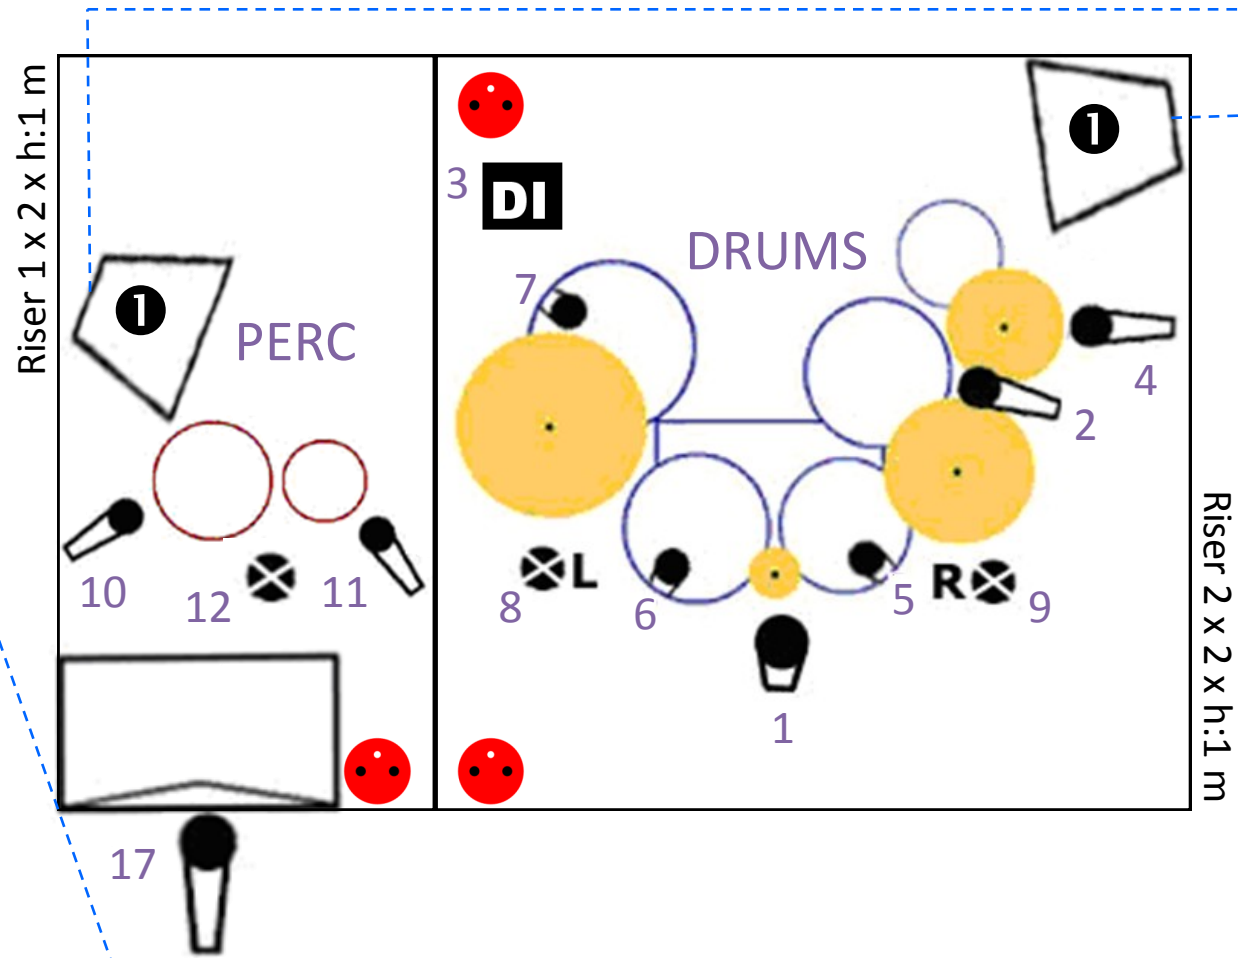

Trankilesna

BARITONE SAX

TENOR SAX

ALTO SAX (OPT.)

VOC LEAD

TROMBONE

TRUMPET 1

TRUMPET 2 (OPT.)

 220V-16A circuit A

 220V-16A circuit B
B

DI D.I.

(OPT.) = optional (simplified config)

Trankilesna

REDUCED CONFIG

●● 220V-16A circuit A
 ●● 220V-16A circuit B
 ●● XLR
 DI D.I.
 (OPT.) = optional (simplified config)